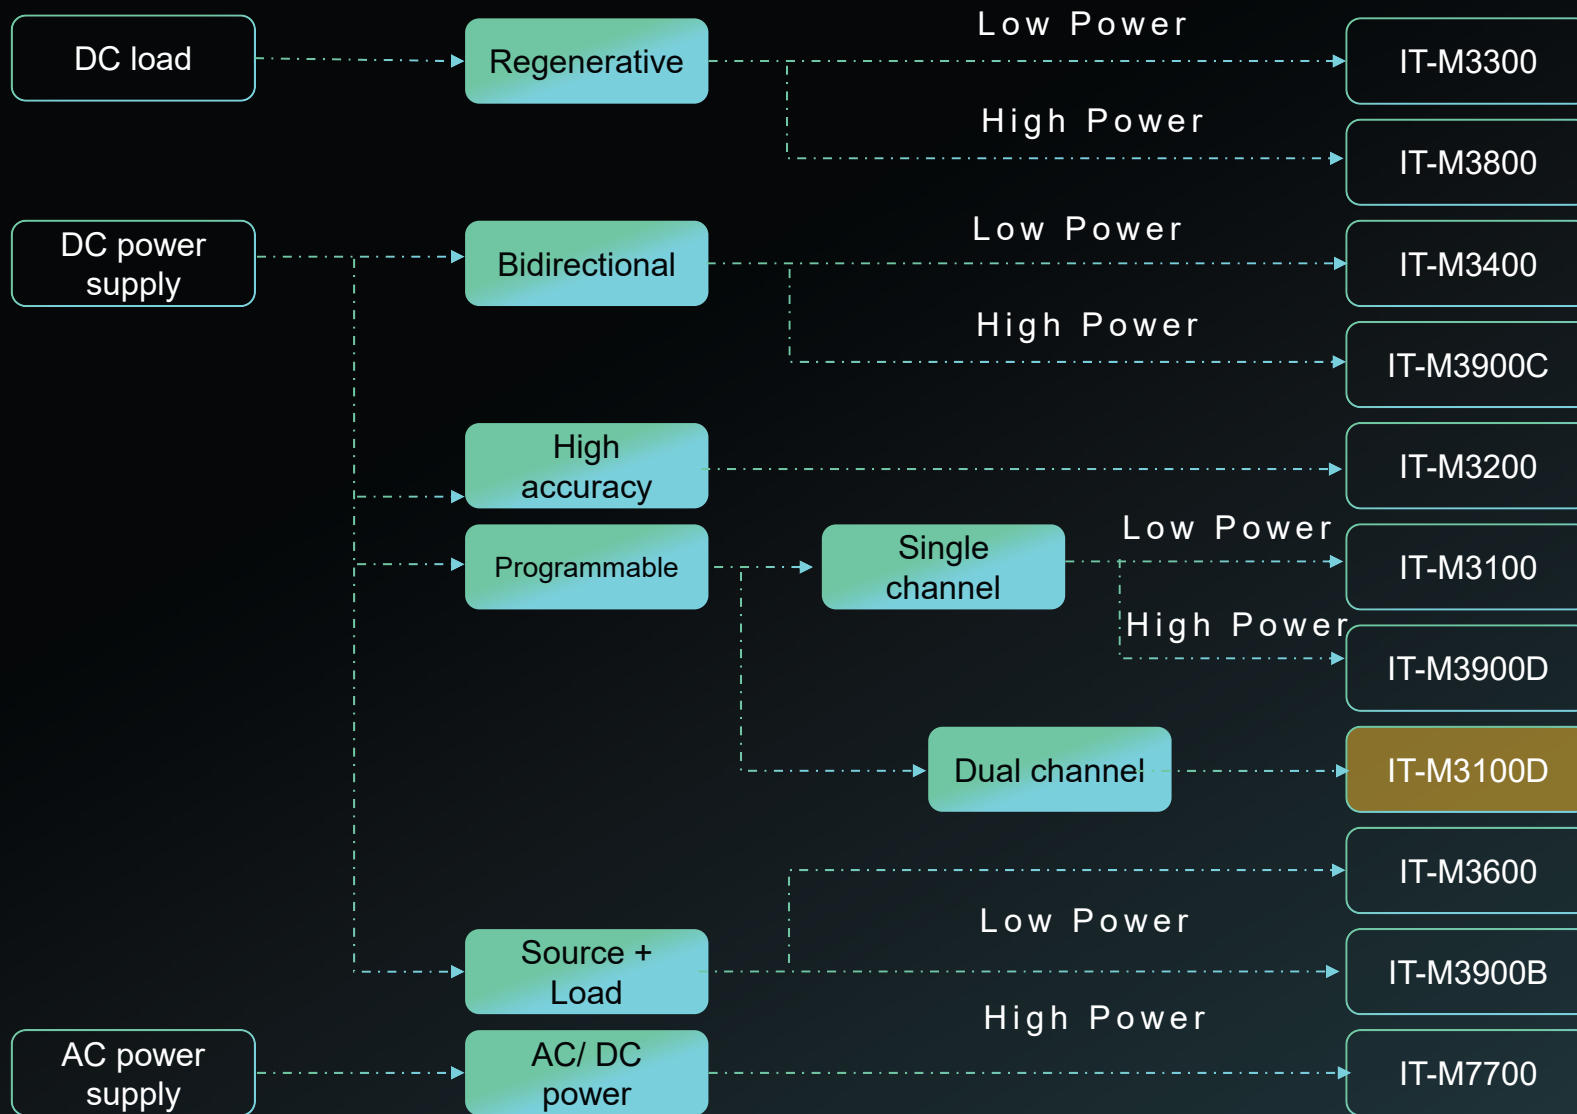

*IT-M3600 Series
Regenerative Power System*

*IT-M3100D Series
Dual-Channel Programmable
DC Power Supply*

*IT-M3900B Series
Regenerative Power System*

*IT-M7700 Series
AC Power Supply*

*IT-M3200 Series
High Accuracy DC Power Supply*

*IT-M3300 Series
Regenerative Electronic Load*

*IT-M3900C Series
Bidirectional Programmable
DC Power Supply*

*IT-M3400 Series
Bidirectional DC Power Supply*

*IT-M3900D Series
High Power DC Power Supply*

*IT-M3100 Series
Ultra-Compact DC Power Supply*

M Family